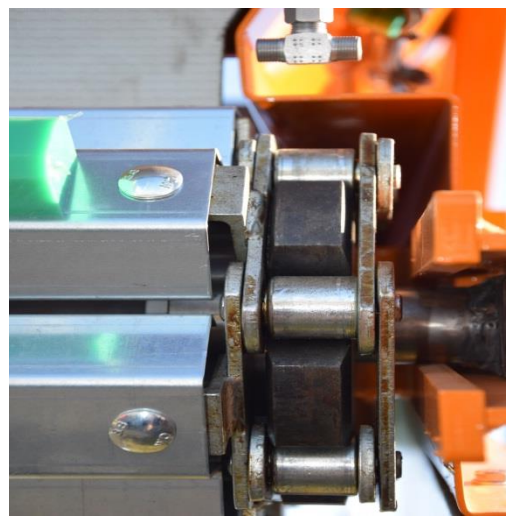

Kratzbodenketten