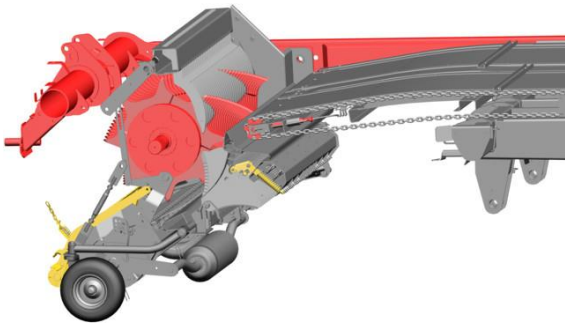

Silagewagen