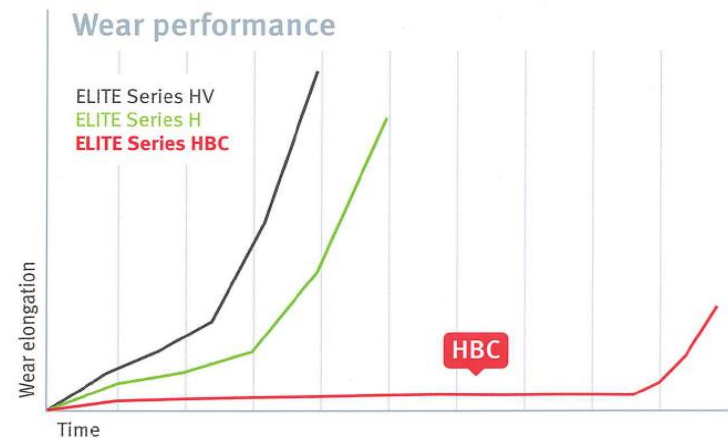

ELITE Gathering Chains – designed and manufactured to the highest strength durability standards in the roller chain industry.

Ballenpressen

ELITE HBC – NEW CHAIN

Highlights

- All link plates with a higher proportion of clean-cut-edges offer longer chain service life and higher retention forces for greater stability
- Reduced wear with no change to chain dimensions due to high performance steels and optimized heat treatment process
- Optimized plate contours and special materials offer higher fatigue strength compared to the same size of standard chain
- Premium quality initial lubricant designed to meet the requirements of baler conditions
- Longer maintenance / chain replacement intervals can be attributed to the best ratio of fatigue strength and wear resistance currently available in the market