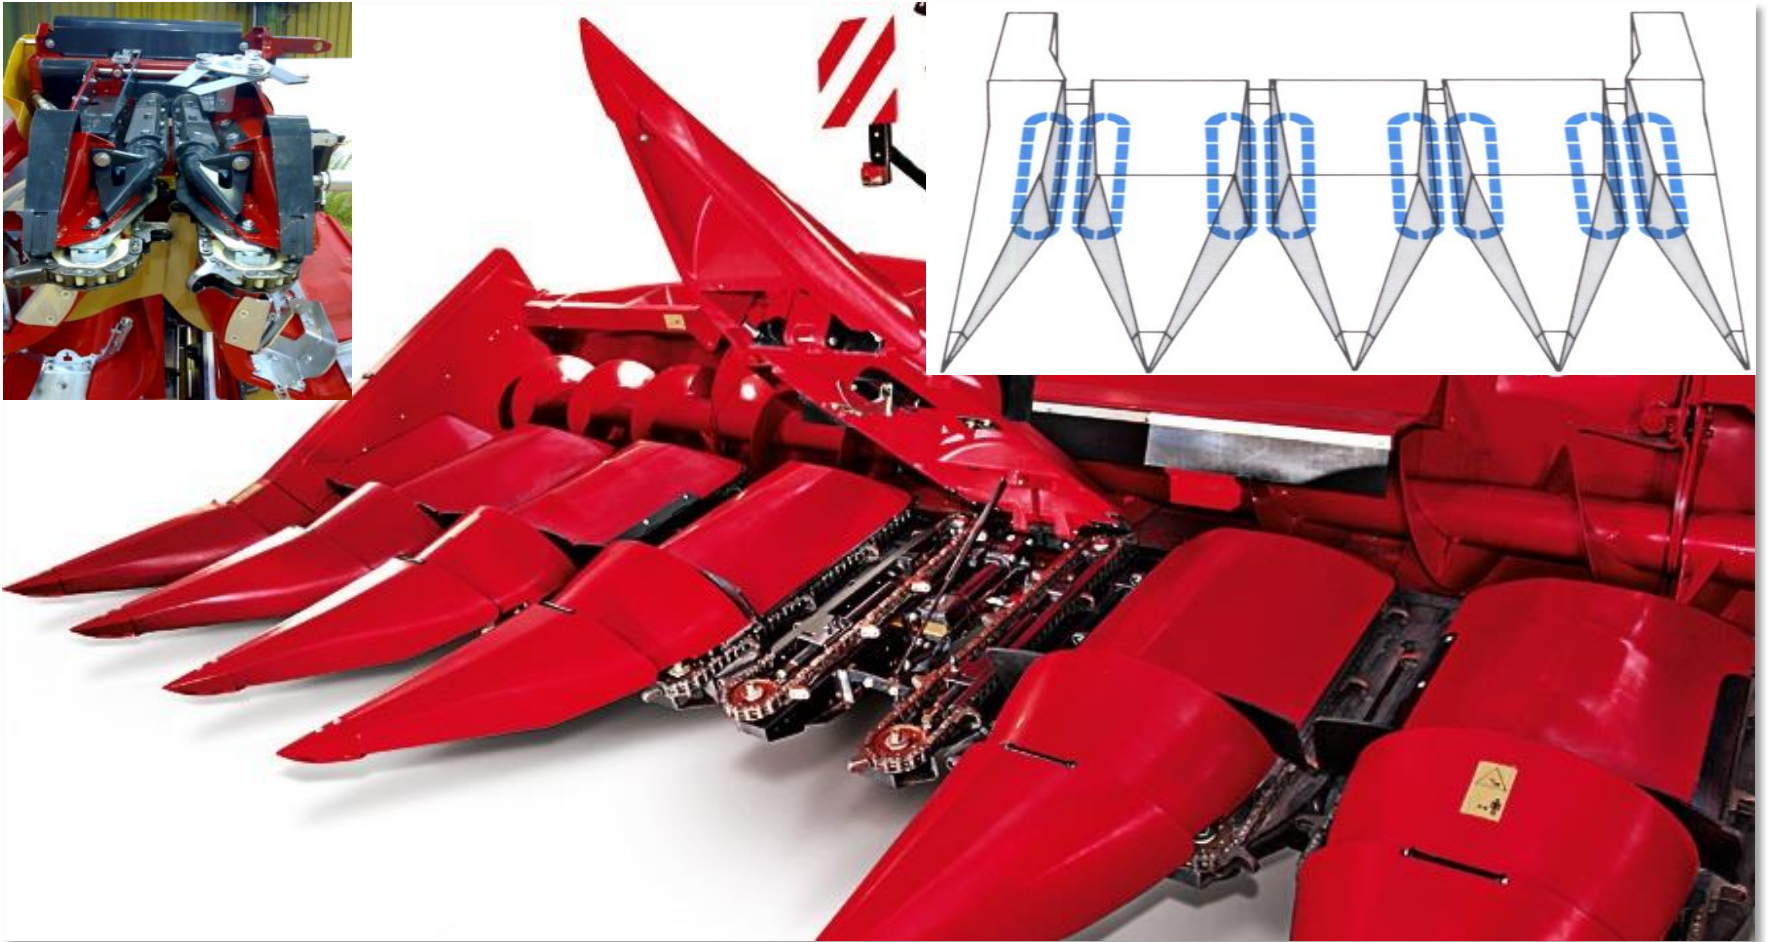

iwis agrisystems

Anwendungsbeispiele

- Schneidwerke
- Mähdrescher
- Einzugskanäle
- Rundballenpressen
- Ladewagen
- Kartoffel- und Rübenrodemaschinen
- Getreideförderung und -trocknung

Produktlösungen

- Maisgebissketten
- Elevatorketten
- Einzugsketten
- HBC- Ketten
- Rundstahlketten
- Kratzbodenketten
- Kettenräder

Erntemaschinen

Maisvorsätze

Maiskette

Based on years of development, testing and proven performance, ELITE Gathering Chains combine a proven chain design with optimum material and metallurgical specifications to provide performance and value unparalleled in the marketplace.

ELITE Gathering Chains – designed and manufactured to the highest strength durability standards in the roller chain industry.

Ballenpressen

ELITE HBC – NEW CHAIN

Highlights

- All link plates with a higher proportion of clean-cut-edges offer longer chain service life and higher retention forces for greater stability
- Reduced wear with no change to chain dimensions due to high performance steels and optimized heat treatment process
- Optimized plate contours and special materials offer higher fatigue strength compared to the same size of standard chain
- Premium quality initial lubricant designed to meet the requirements of baler conditions
- Longer maintenance / chain replacement intervals can be attributed to the best ratio of fatigue strength and wear resistance currently available in the market