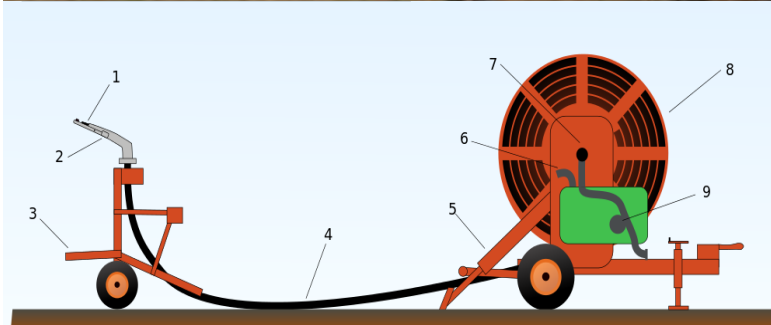

Bewässerungswagen